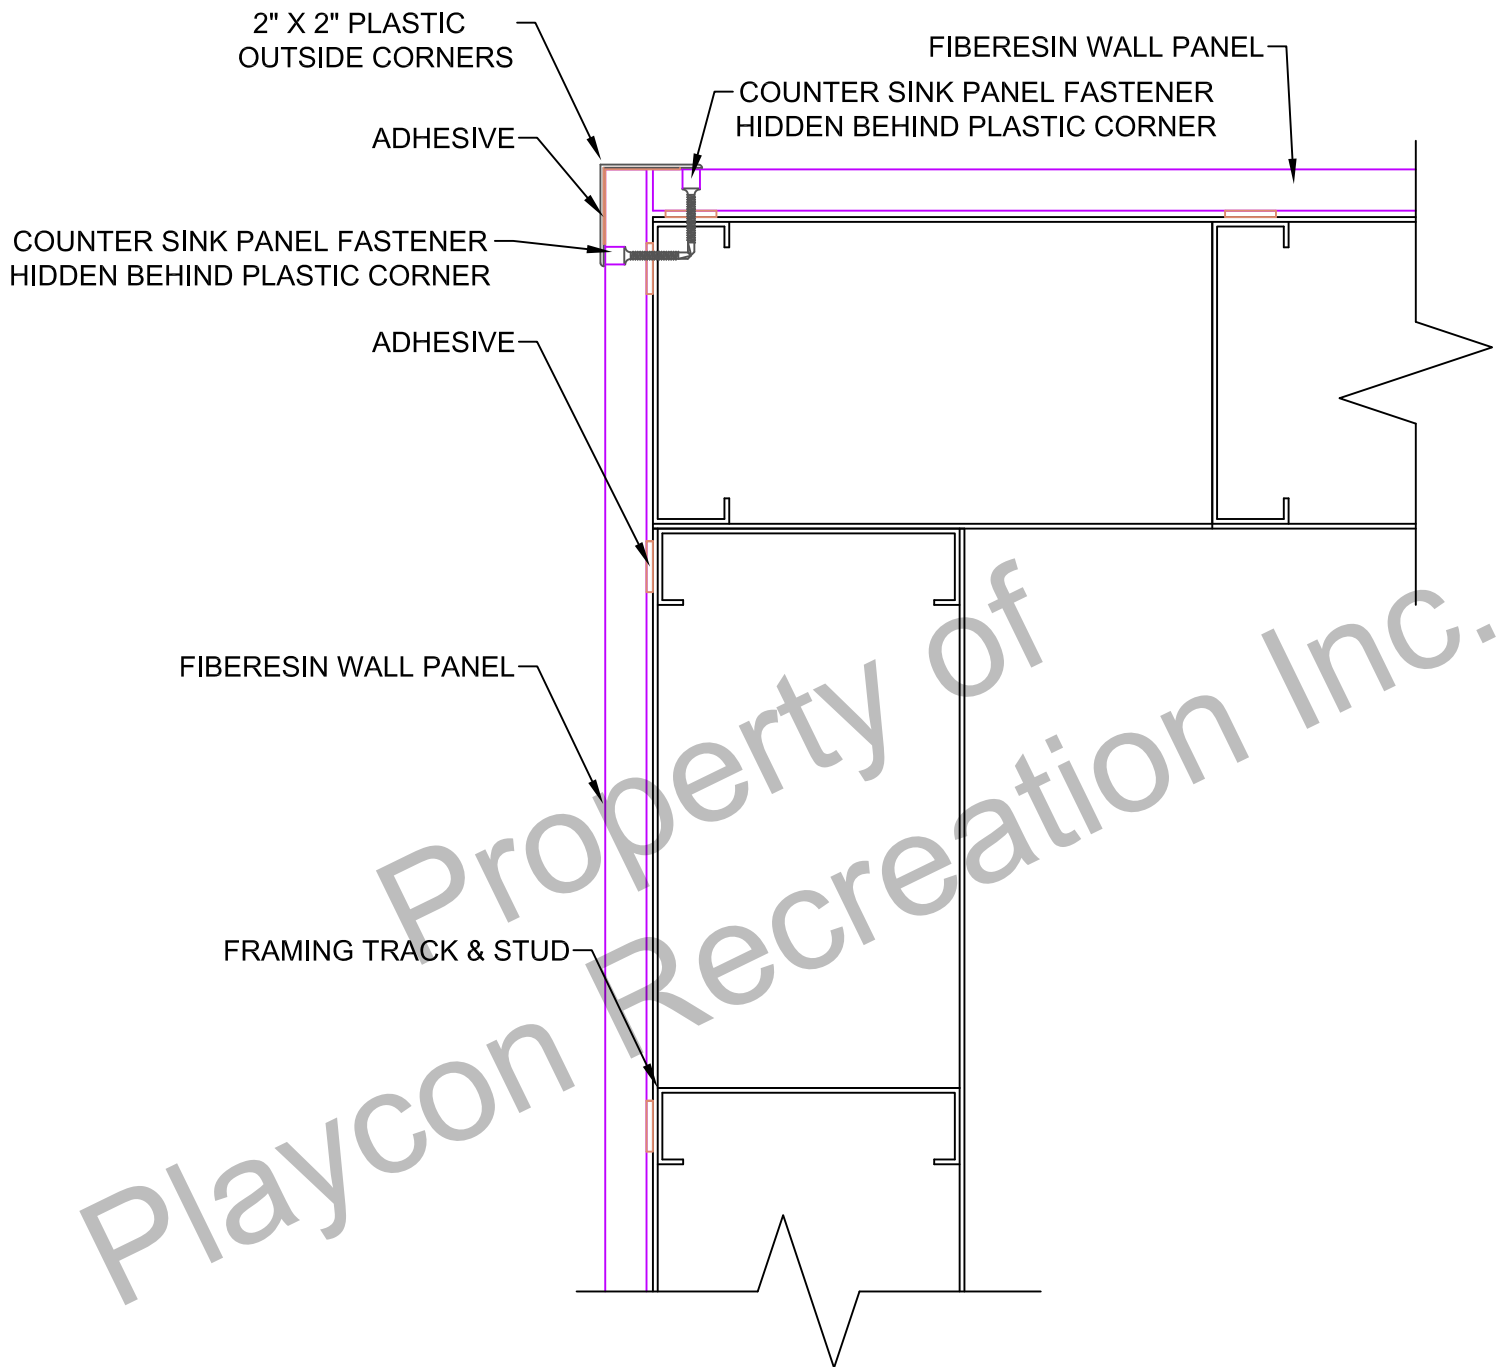

Playcon WWW.PLAYCON.COM
 PLAYCON RECREATION INC. INFO@PLAYCON.COM
 (800)235-6071

PART NO.	N/A	SCALE:	NTS	DATE:	3/24/20
4' X 8' PANEL DETAIL				DRN BY:	DM
				DWG NO.	488

Playcon WWW.PLAYCON.COM
 PLAYCON RECREATION INC. INFO@PLAYCON.COM
 (800)235-6071

PART NO.	N/A	SCALE:	NTS	DATE:	3/24/20
PANEL JOINT WITH				DRN BY:	DM
ALIGNMENT SPLINE DETAIL				DWG NO.	490

Playcon		WWW.PLAYCON.COM	
PLAYCON RECREATION INC.		INFO@PLAYCON.COM	
		(800)235-6071	
PART NO.	N/A	SCALE:	NTS
		DATE:	3/24/20
OUTSIDE CORNER		DRN BY:	DM
PANEL TO PANEL DETAIL		DWG NO.	486