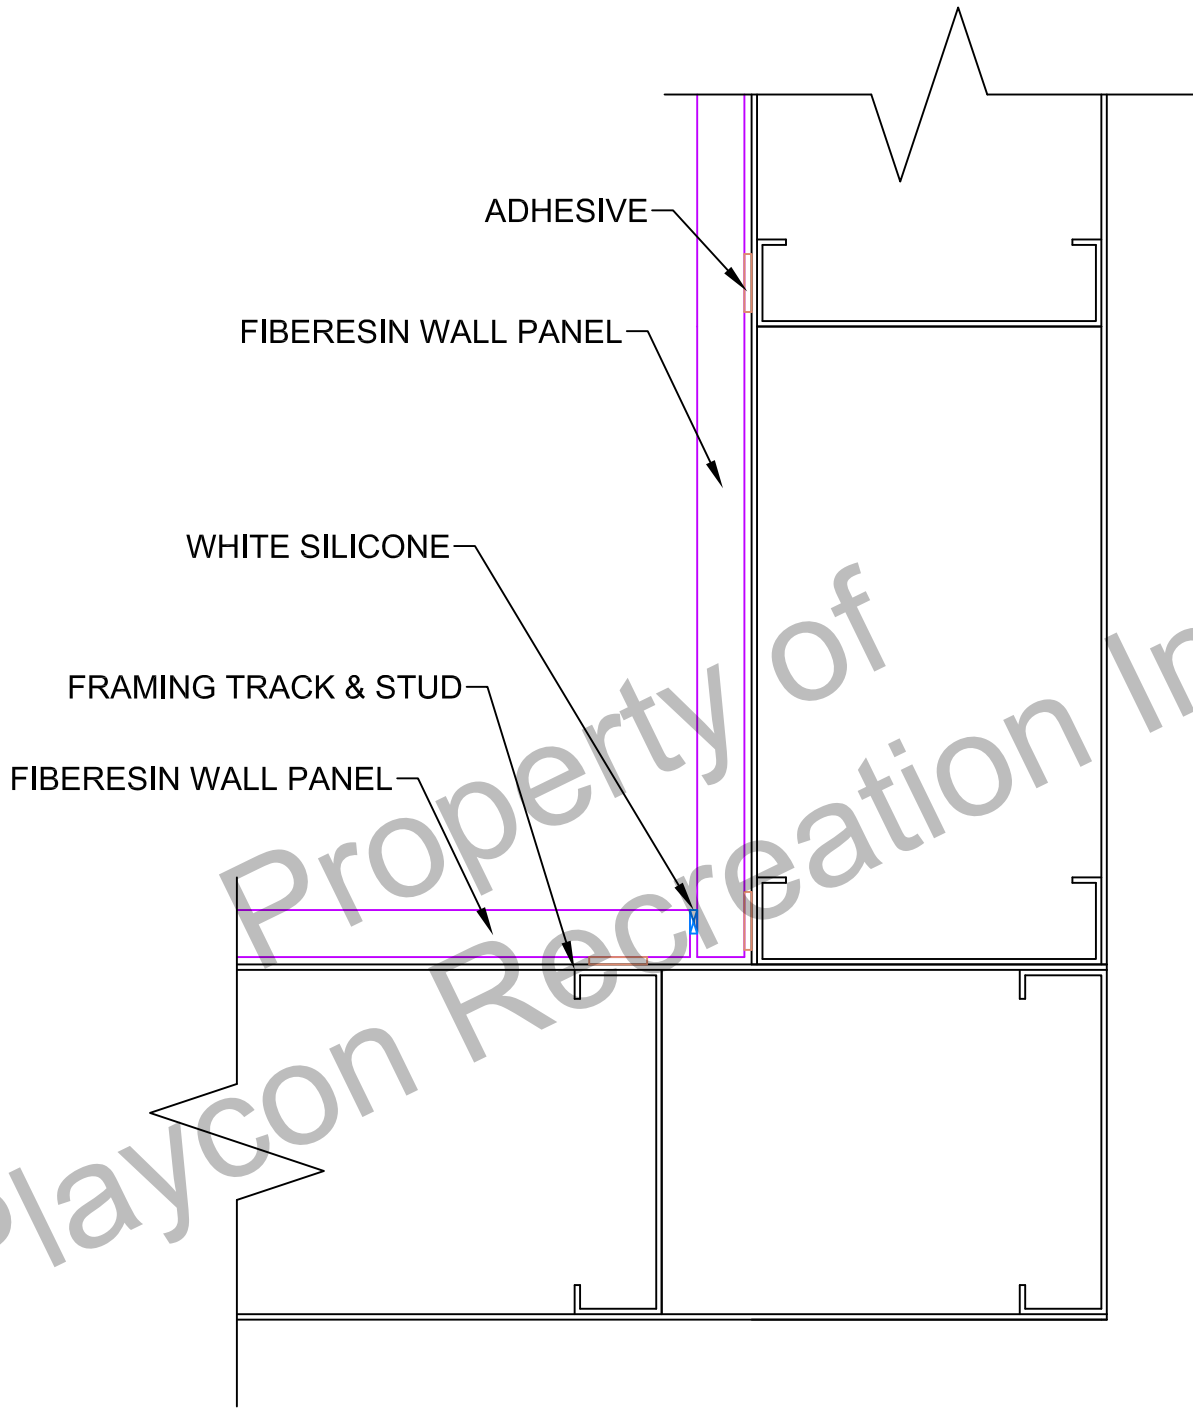

PART NO.	N/A	SCALE:	NTS	DATE:	3/24/20
PANEL JOINT WITH				DRN BY:	DM
ALIGNMENT SPLINE DETAIL				DWG NO.	490

Playcon		WWW.PLAYCON.COM	
PLAYCON RECREATION INC.		INFO@PLAYCON.COM	
		(800)235-6071	
PART NO.	N/A	SCALE:	NTS
		DATE:	3/24/20
OUTSIDE CORNER		DRN BY:	DM
PANEL TO PANEL DETAIL		DWG NO.	486