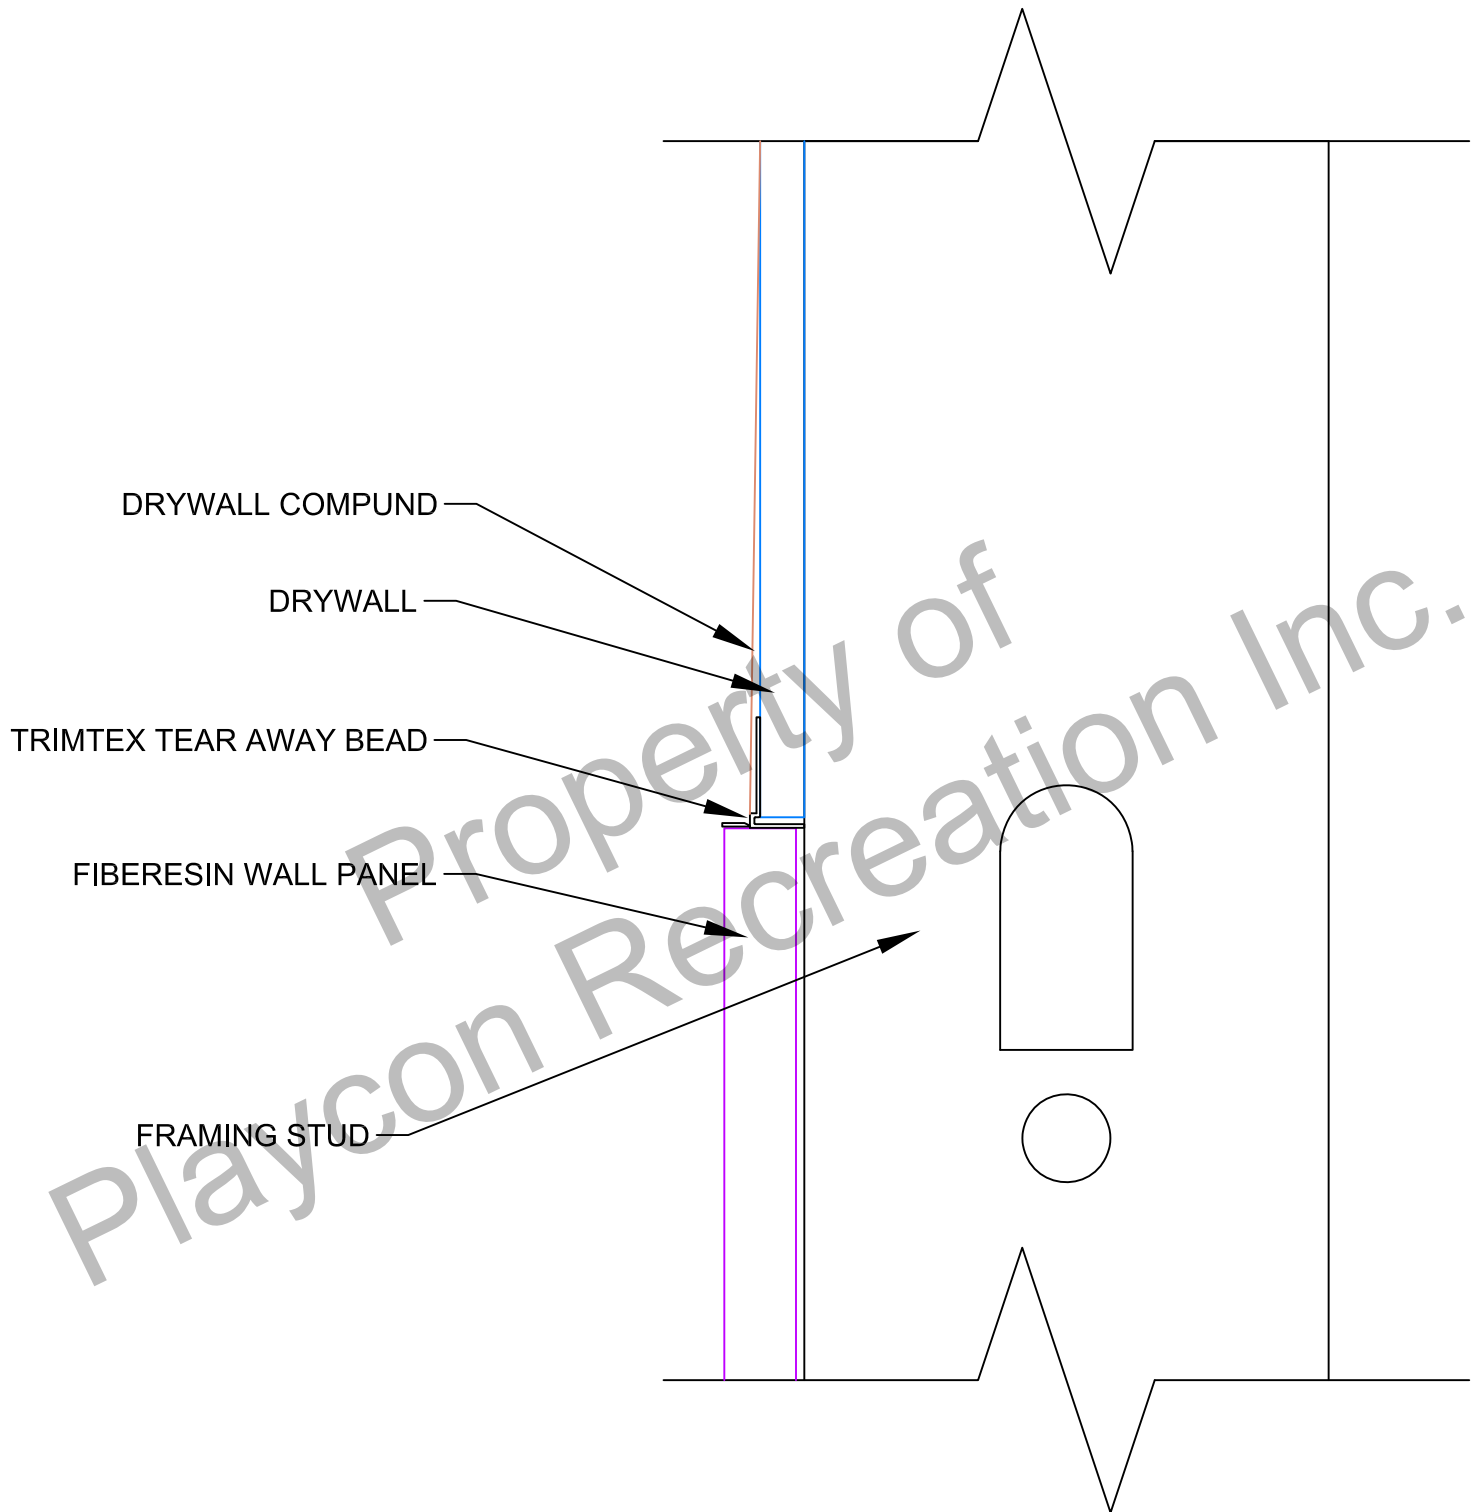

Playcon		WWW.PLAYCON.COM	
PLAYCON RECREATION INC.		INFO@PLAYCON.COM	
		(800)235-6071	
PART NO.	N/A	SCALE:	NTS
		DATE:	3/24/20
PANEL TO DRYWALL DETAIL		DRN BY:	DM
		DWG NO.	491