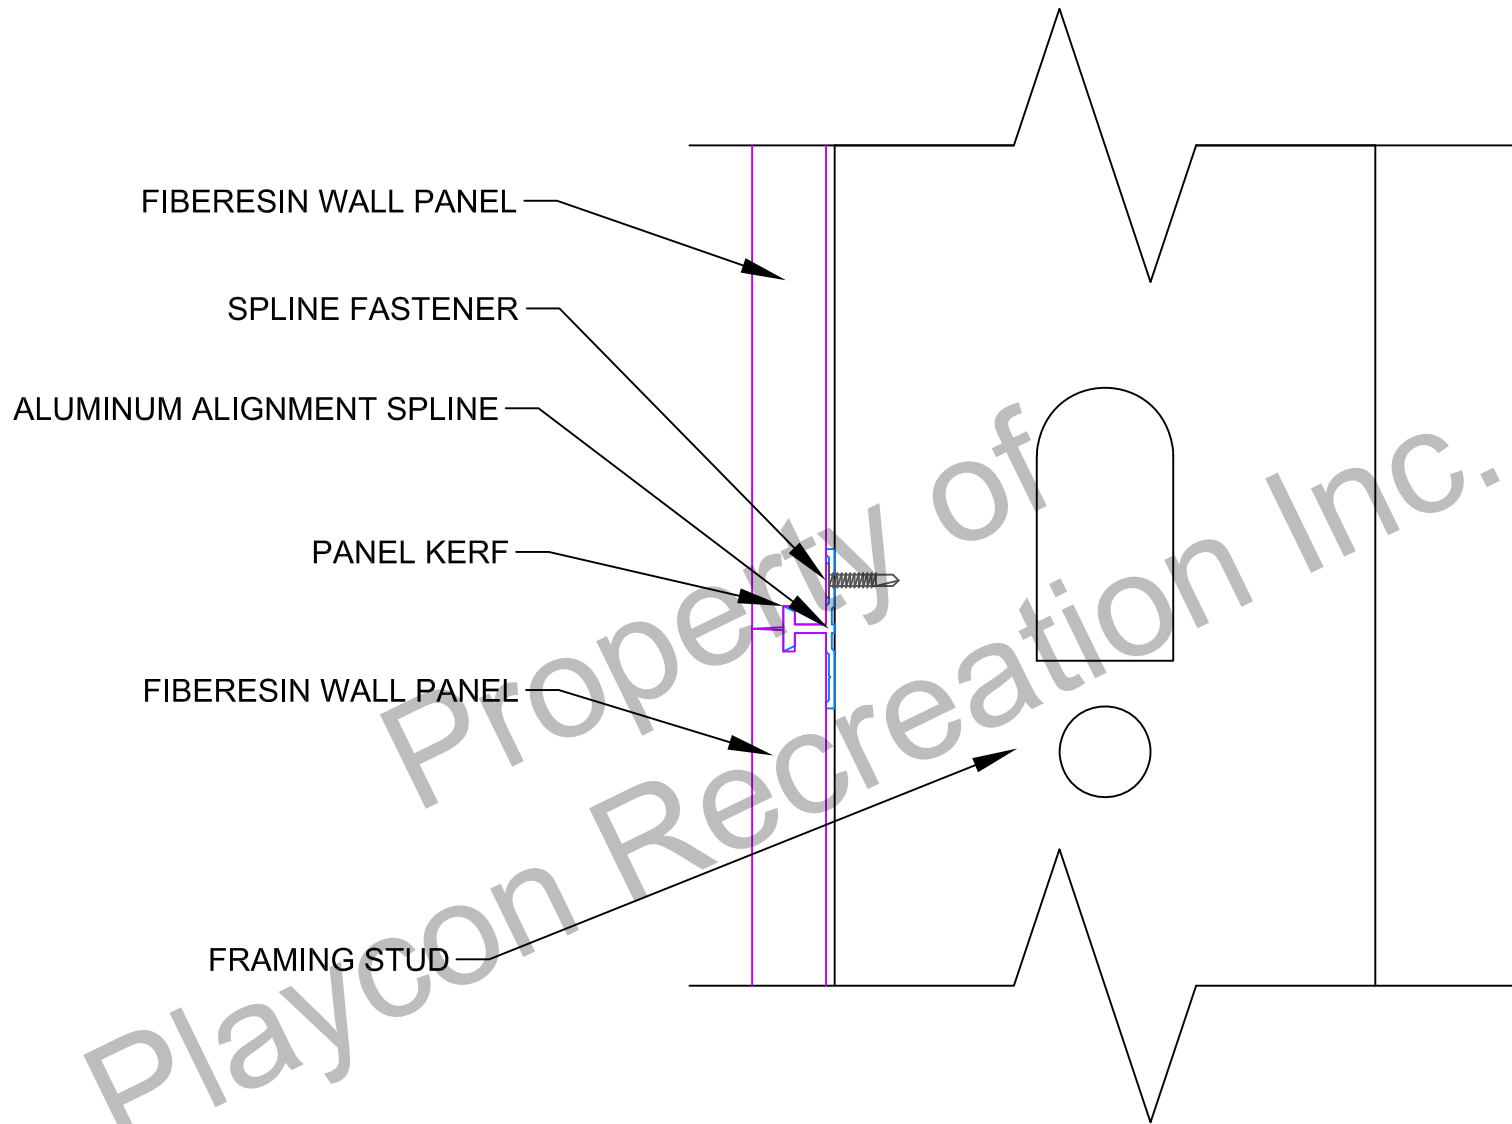

Playcon WWW.PLAYCON.COM
PLAYCON RECREATION INC. INFO@PLAYCON.COM
(800)235-6071

PART NO.	N/A	SCALE:	NTS	DATE:	3/24/20
PANEL JOINT WITH				DRN BY:	DM
ALIGNMENT SPLINE DETAIL				DWG NO.	490