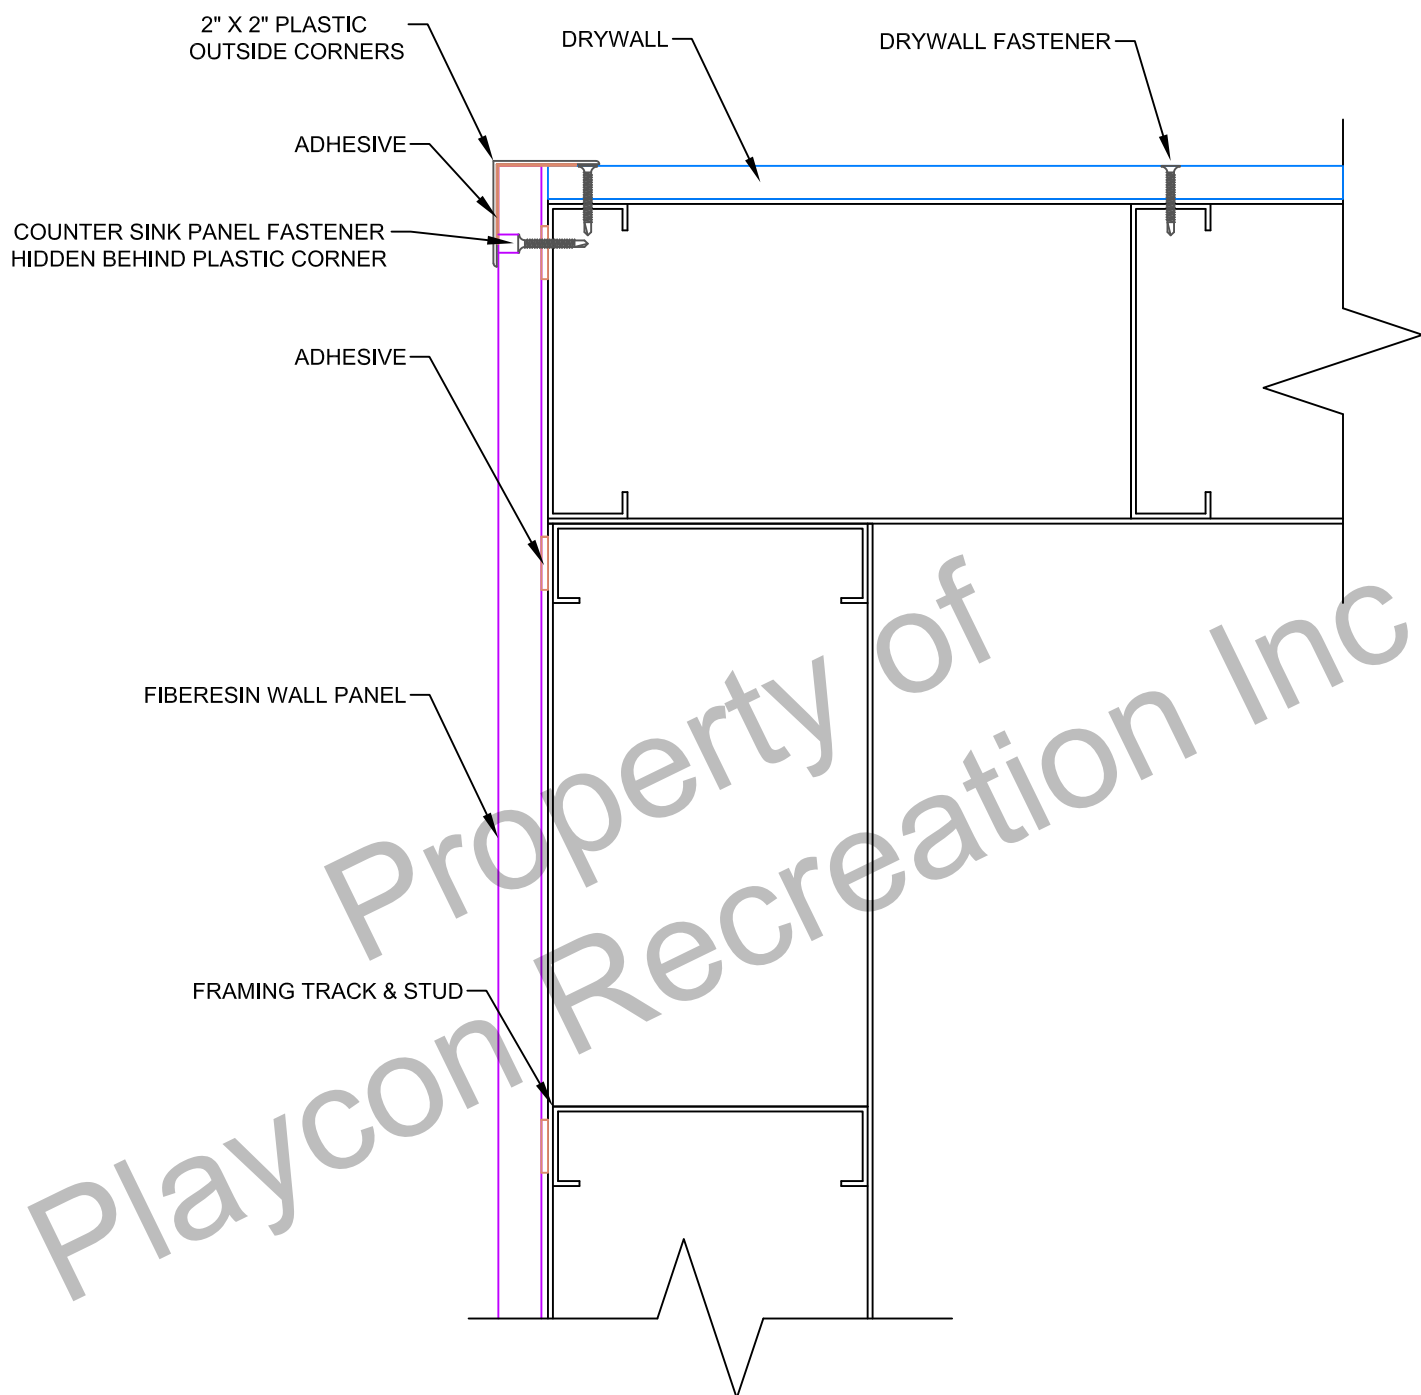

PART NO.	N/A	SCALE:	NTS	DATE:	3/24/20
PANEL JOINT WITH				DRN BY:	DM
ALIGNMENT SPLINE DETAIL				DWG NO.	490

Playcon		WWW.PLAYCON.COM	
PLAYCON RECREATION INC.		INFO@PLAYCON.COM	
		(800)235-6071	
PART NO.	N/A	SCALE:	NTS
		DATE:	3/24/20
OUTSIDE CORNER		DRN BY:	DM
PANEL TO PANEL DETAIL		DWG NO.	486

Playcon		WWW.PLAYCON.COM	
PLAYCON RECREATION INC.		INFO@PLAYCON.COM	
		(800)235-6071	
PART NO.	N/A	SCALE:	NTS
		DATE:	3/24/20
INSIDE CORNER		DRN BY:	DM
PANEL TO PANEL DETAIL		DWG NO.	489

Playcon		WWW.PLAYCON.COM	
PLAYCON RECREATION INC.		INFO@PLAYCON.COM	
		(800)235-6071	
PART NO.	N/A	SCALE:	NTS
		DATE:	3/24/20
PANEL TO DRYWALL DETAIL		DRN BY:	DM
		DWG NO.	491