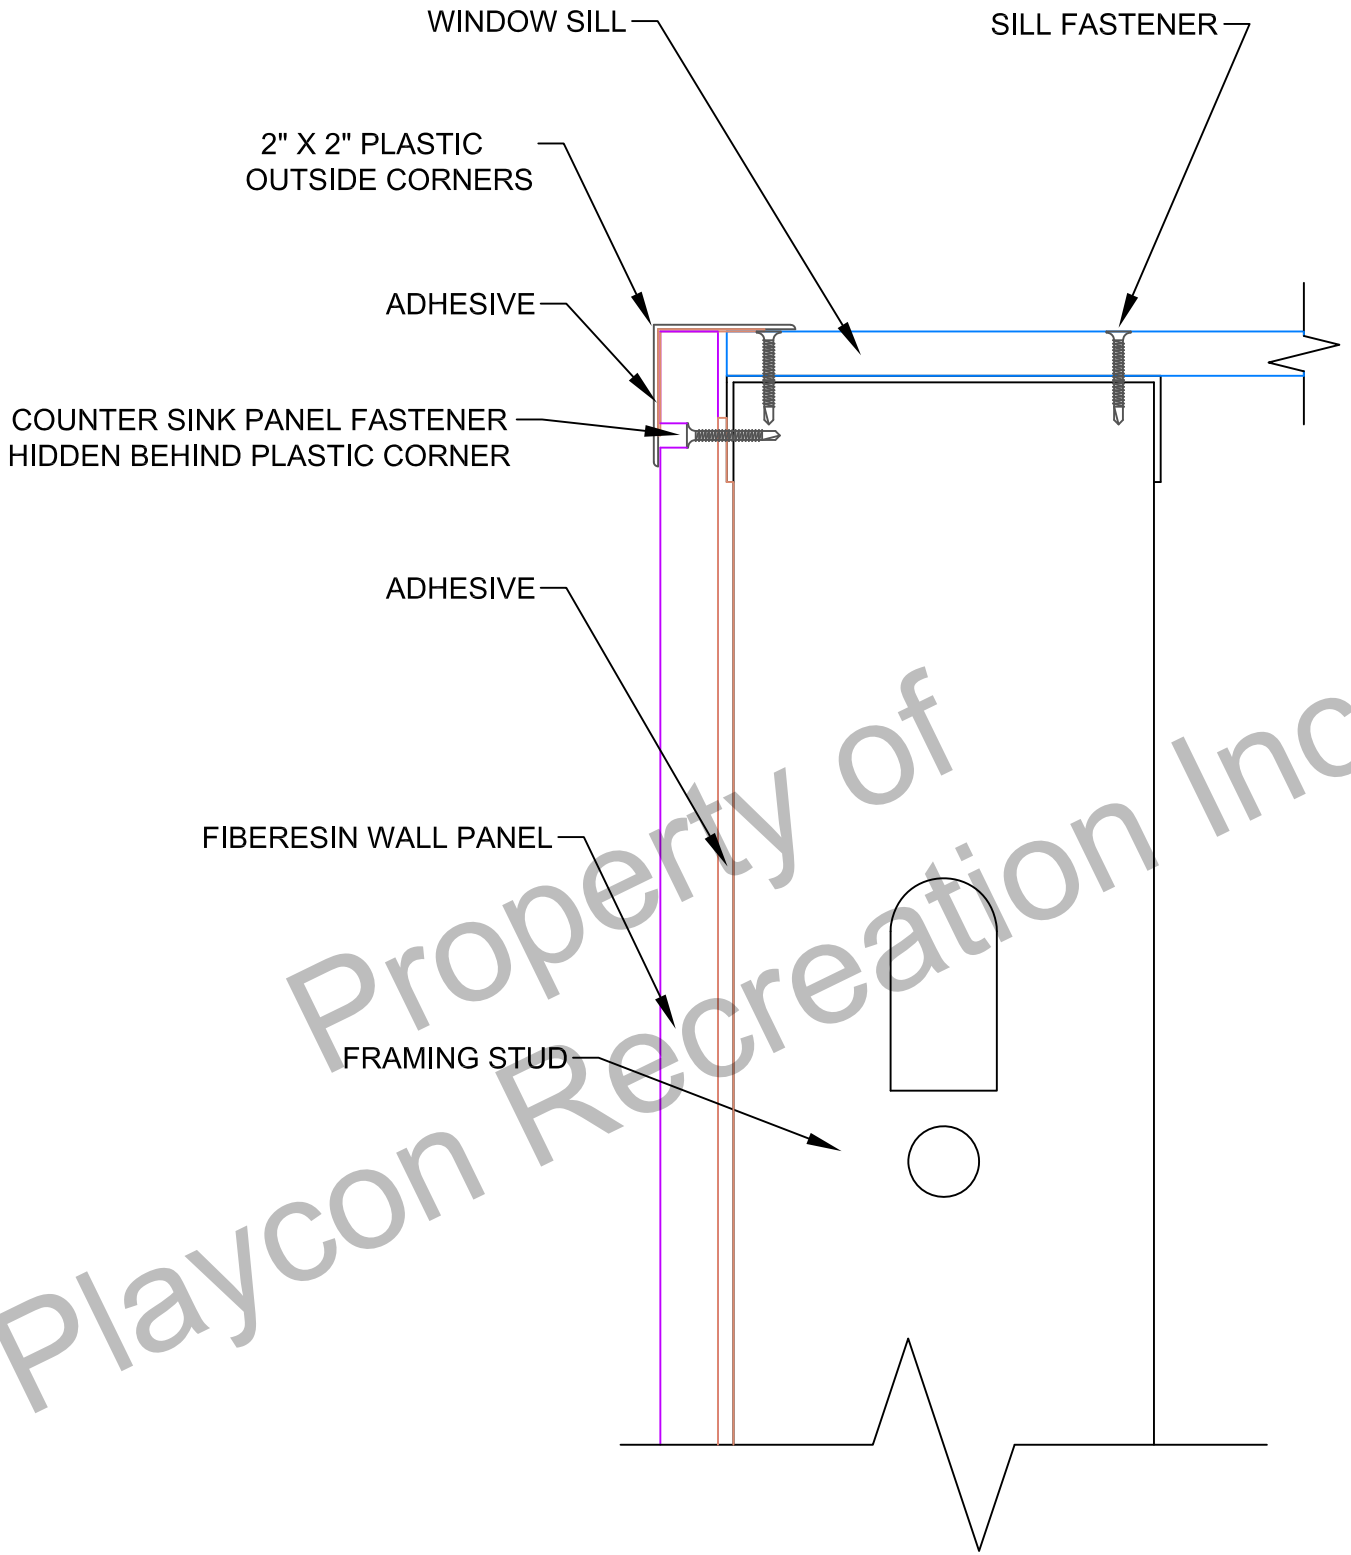

Property of Playcon Recreation Inc.

Playcon		WWW.PLAYCON.COM	
PLAYCON RECREATION INC.		INFO@PLAYCON.COM	
		(800)235-6071	
PART NO.	N/A	SCALE:	NTS
		DATE:	3/24/20
WINDOW SILL DETAIL		DRN BY:	DM
PANEL TO SILL CORNER		DWG NO.	485